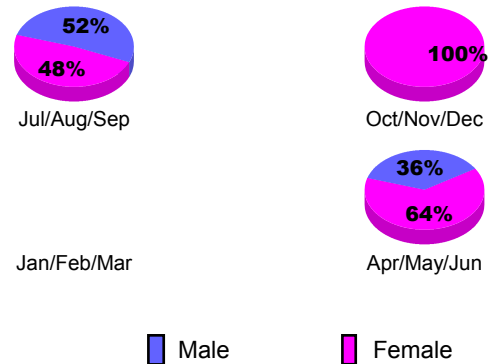

**Club Results 2012-2013**

Goal, New, Dropped, Gain/Loss

**YTD Status Quo Clubs 2012-2013**

Status Quo Clubs Compared to Status Quo Members

**Club Gain/Loss 2012-2013**

**MEMBERSHIP**

Month	Net Memb Goal	Actual New Memb	Actual Dropped Memb	Gain/Loss of Memb
<b>2012-2013</b>				
Jul/Aug/Sep	1	2	8	-6
Oct/Nov/Dec	1	17	12	5
Jan/Feb/Mar	1	6	10	-4
Apr/May/June	21	27	19	8
<b>Totals</b>	<b>24</b>	<b>52</b>	<b>49</b>	<b>3</b>

**Membership Results 2012-2013**

Goal, New, Dropped, Gain/Loss

**Gender Comparison 2012-2013**

**Membership Gain/Loss 2012-2013**