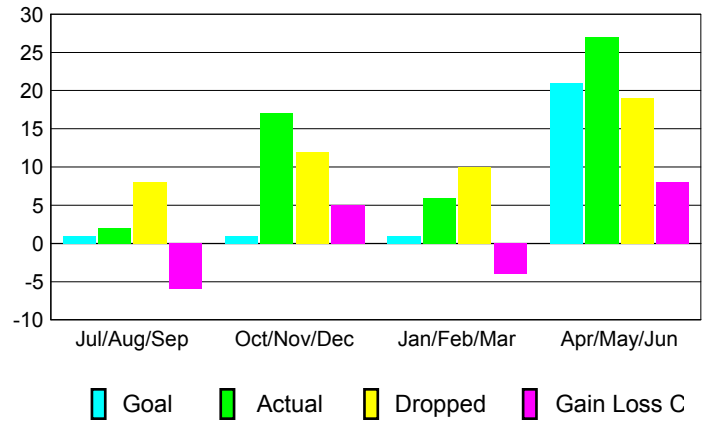

Month	New Club Goal	Actual New Clubs	Actual Dropped Clubs	Gain/Loss of Clubs
<b>2012-2013</b>				
Jul/Aug/Sep	0	0	0	0
Oct/Nov/Dec	0	0	0	0
Jan/Feb/Mar	0	0	0	0
Apr/May/June	1	0	0	0
<b>Totals</b>	<b>1</b>	<b>0</b>	<b>0</b>	<b>0</b>

**Club Results 2012-2013**

Goal, New, Dropped, Gain/Loss

**YTD Status Quo Clubs 2012-2013**

Status Quo Clubs Compared to Status Quo Members

**Club Gain/Loss 2012-2013**

**MEMBERSHIP**

Month	Net Memb Goal	Actual New Memb	Actual Dropped Memb	Gain/Loss of Memb
<b>2012-2013</b>				
Jul/Aug/Sep	1	2	8	-6
Oct/Nov/Dec	1	17	12	5
Jan/Feb/Mar	1	6	10	-4
Apr/May/June	21	27	19	8
<b>Totals</b>	<b>24</b>	<b>52</b>	<b>49</b>	<b>3</b>

**Membership Results 2012-2013**

Goal, New, Dropped, Gain/Loss

**Gender Comparison 2012-2013**

**Membership Gain/Loss 2012-2013**