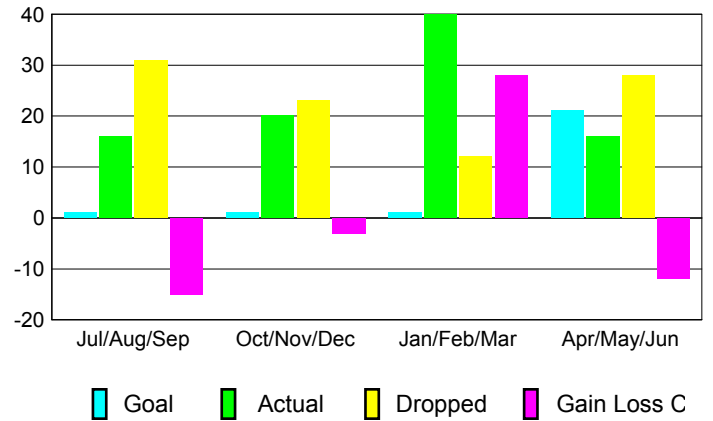

GMT: **Andre Nimchuk**

Location: **MINNESOTA**

GMT CA: **2**

**CLUBS**

Month	New Club Goal	Actual New Clubs	Actual Dropped Clubs	Gain/Loss of Clubs
<b>2012-2013</b>				
Jul/Aug/Sep	0	0	0	0
Oct/Nov/Dec	0	0	0	0
Jan/Feb/Mar	0	0	0	0
Apr/May/June	1	0	0	0
<b>Totals</b>	<b>1</b>	<b>0</b>	<b>0</b>	<b>0</b>

**Club Results 2012-2013**

Goal, New, Dropped, Gain/Loss

**YTD Status Quo Clubs 2012-2013**

Status Quo Clubs Compared to Status Quo Members

**Club Gain/Loss 2012-2013**

**MEMBERSHIP**

Month	Net Memb Goal	Actual New Memb	Actual Dropped Memb	Gain/Loss of Memb
<b>2012-2013</b>				
Jul/Aug/Sep	1	16	31	-15
Oct/Nov/Dec	1	20	23	-3
Jan/Feb/Mar	1	40	12	28
Apr/May/June	21	16	28	-12
<b>Totals</b>	<b>24</b>	<b>92</b>	<b>94</b>	<b>-2</b>

**Membership Results 2012-2013**

Goal, New, Dropped, Gain/Loss

**Gender Comparison 2012-2013**

**Membership Gain/Loss 2012-2013**

GMT: **Andre Nimchuk**

Location: **ONTARIO**

GMT CA: **2**

**CLUBS**

Month	New Club Goal	Actual New Clubs	Actual Dropped Clubs	Gain/Loss of Clubs
<b>2012-2013</b>				
Jul/Aug/Sep	0	0	0	0
Oct/Nov/Dec	0	0	0	0
Jan/Feb/Mar	0	0	0	0
Apr/May/June	1	0	0	0
<b>Totals</b>	<b>1</b>	<b>0</b>	<b>0</b>	<b>0</b>